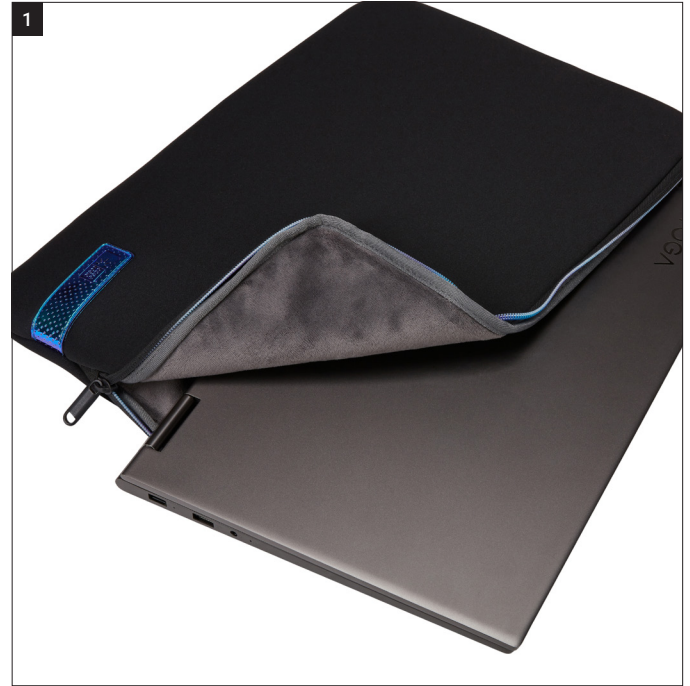

LIFE, SIMPLIFIED.

CASE LOGIC REFLECT 15.6" LAPTOP SLEEVE

REFPC116

Quality laptop sleeve constructed of memory foam provides first-class protection in a slim-line design.

1. Slim design fits laptops up to 15.6"
2. 6mm of dense memory foam provides cushion and protection
3. Plush interior lining defends laptop from scratches
4. Asymmetrical zipper opening makes it easy to quickly retrieve and return your laptop
5. Slim-line design allows this case to be carried on its own or fit in your favorite bag

MODEL NUMBER	UPC / EAN CODE	COLOR
3204698	085854251822	Black/Gray/Oil
3204700	085854251846	Zephyr Pink/Mermaid
3204701	085854251853	Capulet Olive/Green Olive
REPLACES	AVAILABLE (US)	AVAILABLE (CAN)
N/A	05/01/21	05/01/21
EXTERNAL PRODUCT DIMS (L x D x H)	INTERNAL PRODUCT DIMS (L x D x H)	CATEGORY
16.1 x 1.2 x 11.6 in	15.2 x 1.2 x 10.4 in	SLEEVES & CASES
41.0 x 3.0 x 29.5 cm	38.5 x 3.1 x 26.5 cm	
PACKAGING DIMS (L x D x H)	PACKAGING TYPE	
16.3 x 1.2 x 11.8 in	Belly band	
41.5 x 3.0 x 30.0 cm		
PRODUCT WEIGHT	PRODUCT VOLUME	PRODUCT MATERIALS
0.68 lb / 0.31 kg	N/A	Polyester
MASTER CARTON QTY	MASTER CARTON WEIGHT	
6	5.13 lbs	2.33 kg
MASTER CARTON DIMS (L x D x H)		
16.3 x 6.9 x 12.3 in	41.3 x 17.5 x 31.3 cm	
MASTER CARTON VOLUME	POLY BAG	
0.80 cu ft	Single	
0.0226 cbm		
COUNTRY OF ORIGIN	WARRANTY	CONTENTS
China	25 Years	1 Sleeve

KEYWORDS

Laptop sleeve, 15.6 inch laptop sleeve, 15 inch laptop sleeve, memory foam laptop sleeve, slim laptop sleeve, slim line, laptop case, memory foam, laptop sleeve cushion, plush, soft lining, asymmetrical zipper, easy open laptop sleeve, colored zipper, highlighted zipper, zipper tape, protective laptop sleeve, thick laptop sleeve